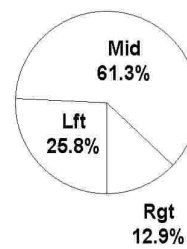

**2005 AHSAA State Basketball Championships - TEAM SHOT CHART for the Central - Hayneville Lions**  
**Central - Hayneville Lions vs. Weaver Bearcats**  
**DATE: 03/02/2005 TIME: 5:30 SITE: BJCC**

Shot Summary	M/A	%	PTS
3Pt FG	1/6	16.7%	3
2Pt FG	30/48	62.5%	60
Layups - L	3/4	75.0%	6
Layups - R	2/2	100.0%	4
Dunks	0/0	0.0%	0
Putbacks	0/0	0.0%	0
Overall Shooting	31/54	57.4%	63
Free Throws	17/25	68.0%	17
Total Points			80

Scoring Distribution

Scoring Locations

By Period	FG	FGA	FG%	3Pt	3PA	3P%	FT	FTA	FT%	PTS	ORB	DRB	TR	PF	AST	TO	BS	ST	P/S
1st Period	7	12	58.3	0	1	0.00	3	6	50.0	17	0	9	9	7	2	3	1	2	1.13
2nd Period	7	14	50.0	0	2	0.00	6	7	85.7	20	4	4	8	7	3	4	0	5	1.18
3rd Period	11	15	73.3	1	1	100	0	0	0.00	23	4	9	13	5	5	7	0	2	1.53
4th Period	6	13	46.2	0	2	0.00	8	12	66.7	20	2	7	9	5	0	4	0	0	1.05
Game	31	54	57.4	1	6	16.7	17	25	68.0	80	10	29	39	24	10	18	1	9	1.21

Scoring Breakdown

Scoring Range