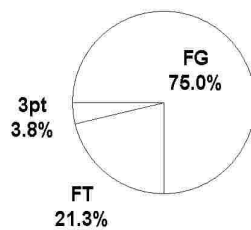

**2005 AHSAA State Basketball Championships - TEAM SHOT CHART for the Central - Hayneville Lions**  
**Central - Hayneville Lions vs. Weaver Bearcats**  
**DATE: 03/02/2005 TIME: 5:30 SITE: BJCC**

Shot Summary	M/A	%	PTS
3Pt FG	1/6	16.7%	3
2Pt FG	30/48	62.5%	60
Layups - L	3/4	75.0%	6
Layups - R	2/2	100.0%	4
Dunks	0/0	0.0%	0
Putbacks	0/0	0.0%	0
Overall Shooting	31/54	57.4%	63
Free Throws	17/25	68.0%	17
Total Points			80

Scoring Distribution

Scoring Locations

By Period	FG	FGA	FG%	3Pt	3PA	3P%	FT	FTA	FT%	PTS	ORB	DRB	TR	PF	AST	TO	BS	ST	P/S
1st Period	7	12	58.3	0	1	0.00	3	6	50.0	17	0	9	9	7	2	3	1	2	1.13
2nd Period	7	14	50.0	0	2	0.00	6	7	85.7	20	4	4	8	7	3	4	0	5	1.18
3rd Period	11	15	73.3	1	1	100	0	0	0.00	23	4	9	13	5	5	7	0	2	1.53
4th Period	6	13	46.2	0	2	0.00	8	12	66.7	20	2	7	9	5	0	4	0	0	1.05
Game	31	54	57.4	1	6	16.7	17	25	68.0	80	10	29	39	24	10	18	1	9	1.21

Scoring Breakdown

Scoring Range